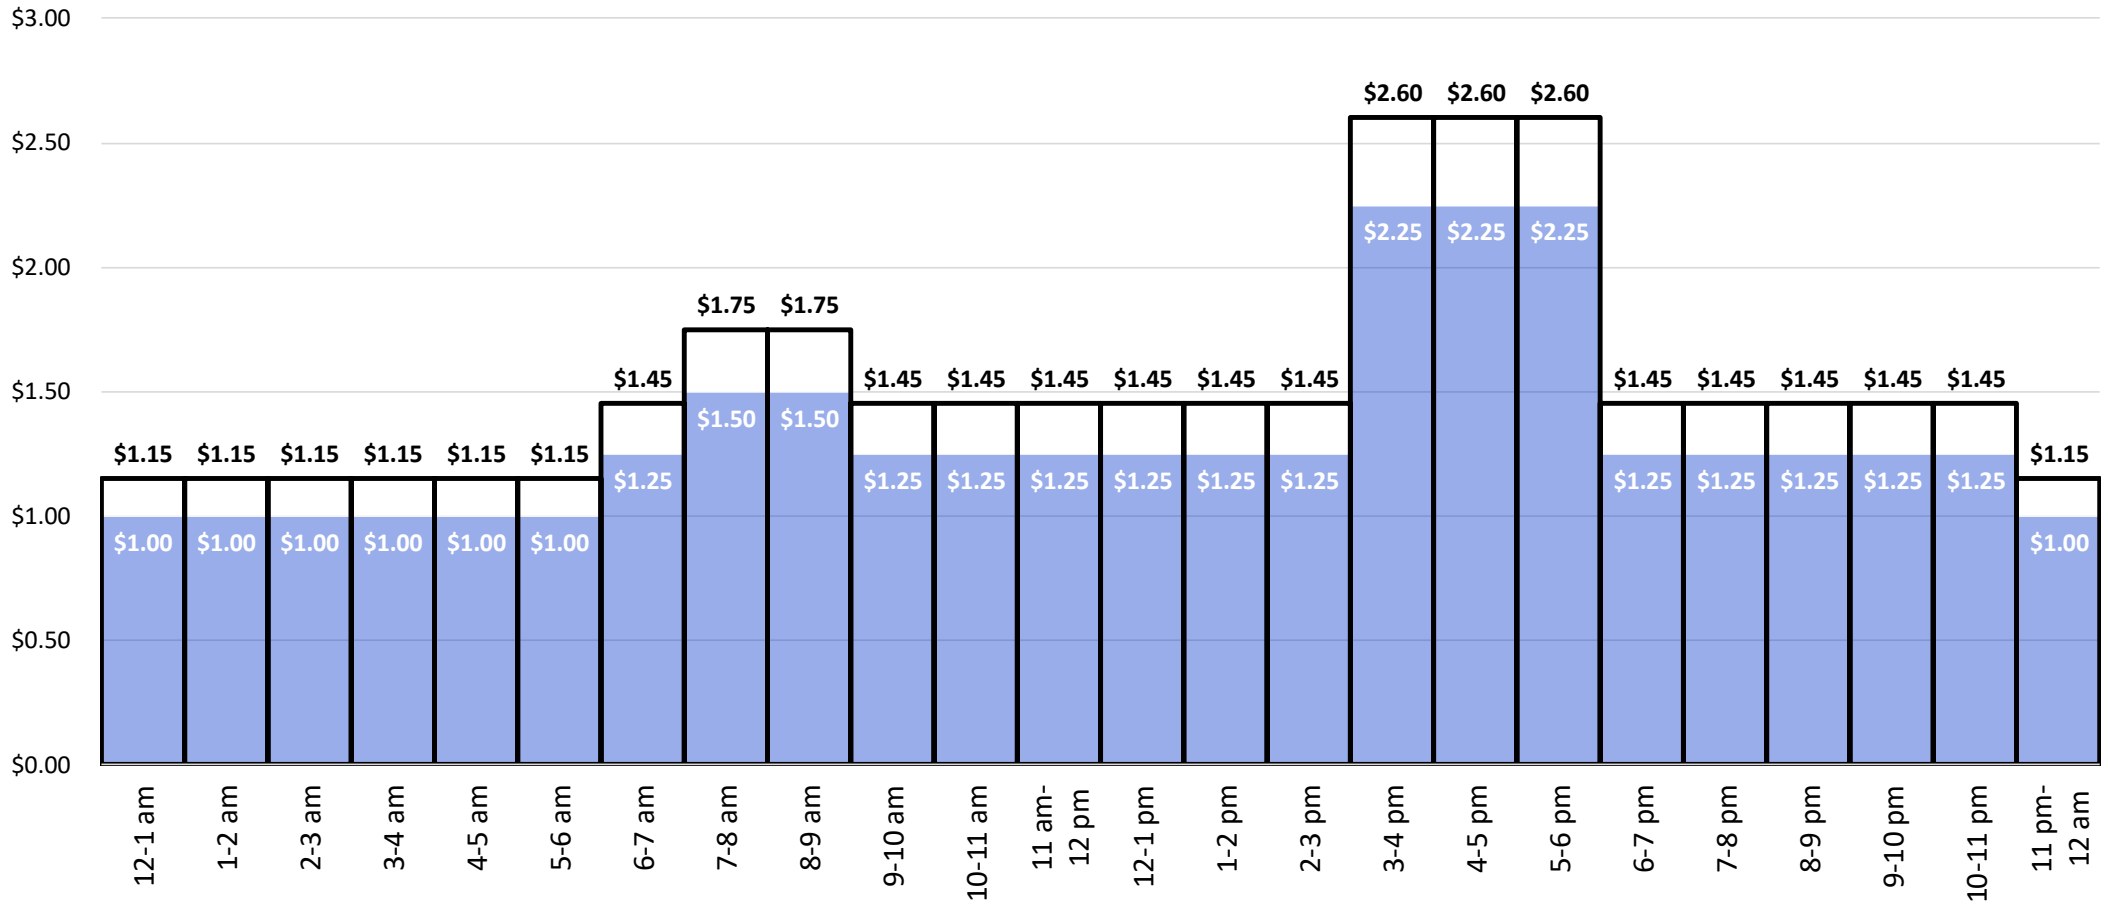

SR 99: Weekday Toll Rates for Option A

Uniform +15% Toll Increases on 10/1/2021

SR 99: Weekday Toll Rates for Option B

Uniform +\$0.25 Toll Increases on 10/1/2021